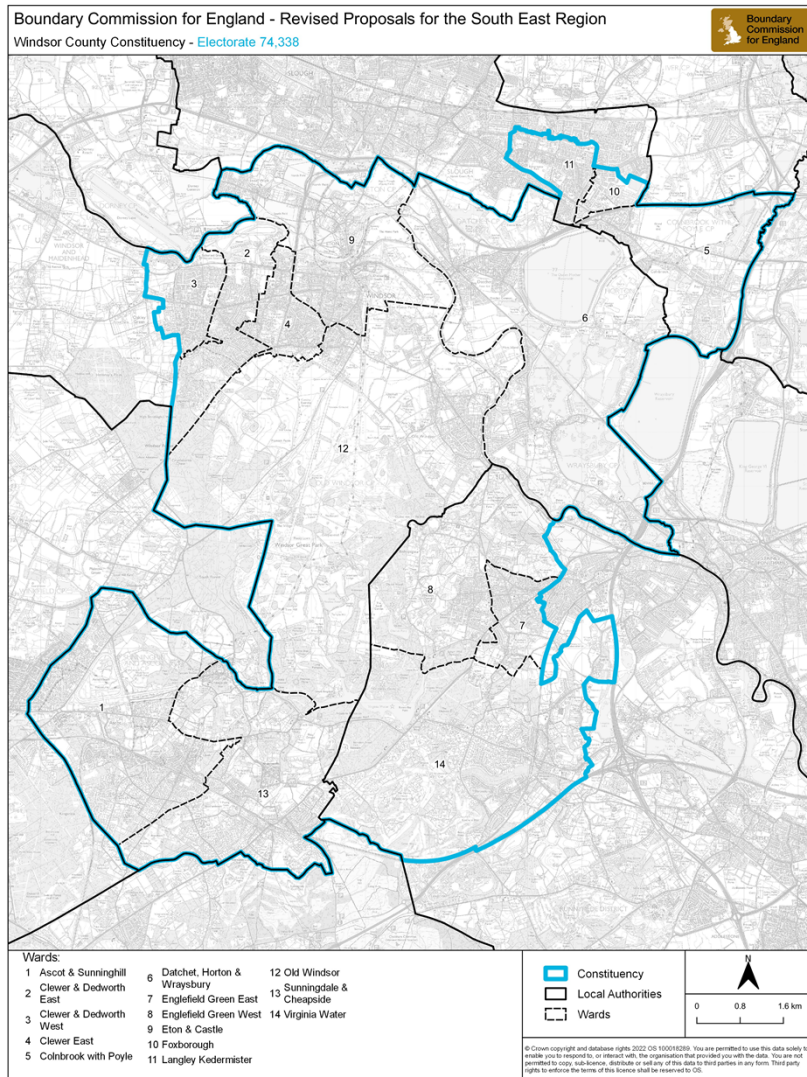

Appendix C

Windsor County Constituency

Windsor CC		74,338
Englefield Green East	Runnymede	3,258
Englefield Green West	Runnymede	3,970
Virginia Water	Runnymede	4,201
Colnbrook with Poyle	Slough	3,624
Foxborough	Slough	2,294
Langley Kedermister	Slough	6,641
Ascot & Sunninghill	Windsor and Maidenhead	8,543
Clewer & Dedworth East	Windsor and Maidenhead	5,215
Clewer & Dedworth West	Windsor and Maidenhead	5,288
Clewer East	Windsor and Maidenhead	5,013
Datchet, Horton & Wraysbury	Windsor and Maidenhead	7,764
Eton & Castle	Windsor and Maidenhead	8,254
Old Windsor	Windsor and Maidenhead	5,614
Sunningdale & Cheapside	Windsor and Maidenhead	4,659